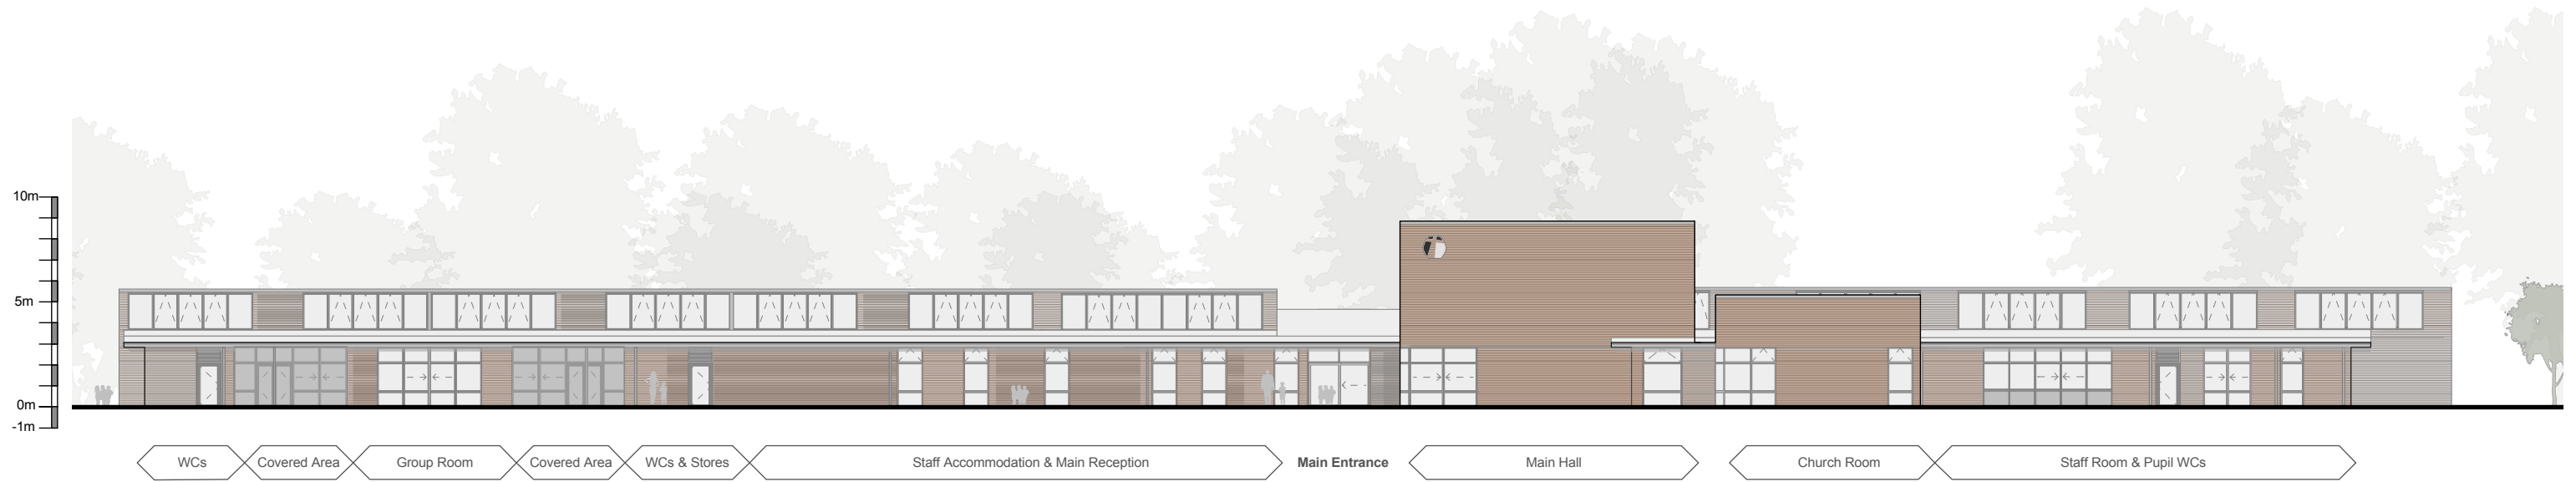

North Whiteley Primary School (Cornerstone)

New 3FE Primary School
(630 place)

Property Services

Proposed North & South Elevations

North Elevation

South Elevation

-  Aluminium windows
-  Brick Facade
-  Metal mono pitch roof and Rainwater goods

PLANNING

0 10 M

1:300 @ A3
1:150 @ A1

P11108-A-030

Sept 2018