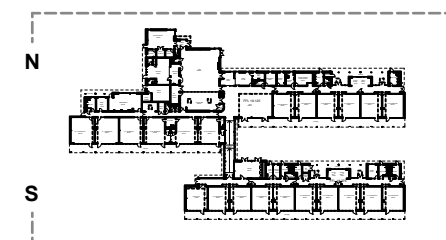

North Whiteley Primary School (Cornerstone)

New 3FE Primary School
(630 place)

Property Services

Proposed North & South Elevations

North Elevation

South Elevation

-  Aluminium windows
-  Brick Facade
-  Metal mono pitch roof and Rainwater goods

PLANNING

0 10 M

1:300 @ A3
1:150 @ A1

P11108-A-030

Sept 2018